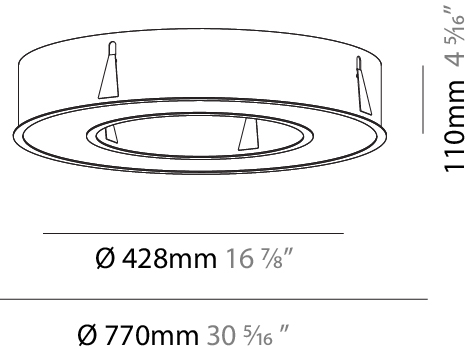

GENERAL

Series: Glorious
Subseries: Glorious
Brand: Prolicht
Division: Architectural
Mounting Type: Recessed
Mounting Location: Ceiling
Subcategory: Ambient

PHYSICAL

Shape: Round
Diameter (mm): 770
Diameter (in): 30 ⁵/₁₆
Height (mm): 110
Height (in): 4 ⁵/₁₆
Min. Recessing Depth (mm): 120
Min. Recessing Depth (in): 4 ³/₄
Light Distribution: Direct
Weight (kg): 9.285
Weight (lbs): 20.47
Diffuser: PMMA - Opal or Micro-Prism
Fixture Finish: SSR / BKV / CWI / CRY / HAB / LAG / UFT / ITA / RUA / RUR / MIC / FTG / MYG / TWT / LOD / PUS / FRO / FUP / KIA / POP / BLS / SPG / MEY / GOH / GUM / CHC / COM / ABZ / JAG / OBR / MOS / ROR
Fixture Material: Aluminum
Cut-out Measurements: 760mm / 29 15/16" x 440mm / 17 5/16"

ELECTRICAL

Lamp Type: LED (Zhaga Standard)
Input Wattage (W): 30
Total Output Wattage (W): 24 / 19.2 (3500K)
Dimming: Non-Dimming / Phase Dimming (120Vac only) / 0-10V Dimming
Driver Included: Yes
Driver Location: Integrated
Driver Type: Constant Current - 120 / 277Vac
Driver Class: Class 2
Input Voltage (V): 120 - 277
Constant Current (MA): 350 / 600 (3500K)

LED

Color Temperature (°K): 3000 / 3500 / 4000
Max. Delivered Lumen (lm): 2770 / 2862 / 2920
CRI: >80 CRI
Efficiency (%): 65
Lamp Life (hrs): 50000

OPTICAL

RATINGS AND CERTIFICATIONS

Certified By: Certified for North American Standards
IP rating: IP20

760mm x 440mm
29 ¹⁵/₁₆" x 17 ⁵/₁₆"

120mm
4 ³/₄"

10 - 15mm
³/₈" - ⁹/₁₆"